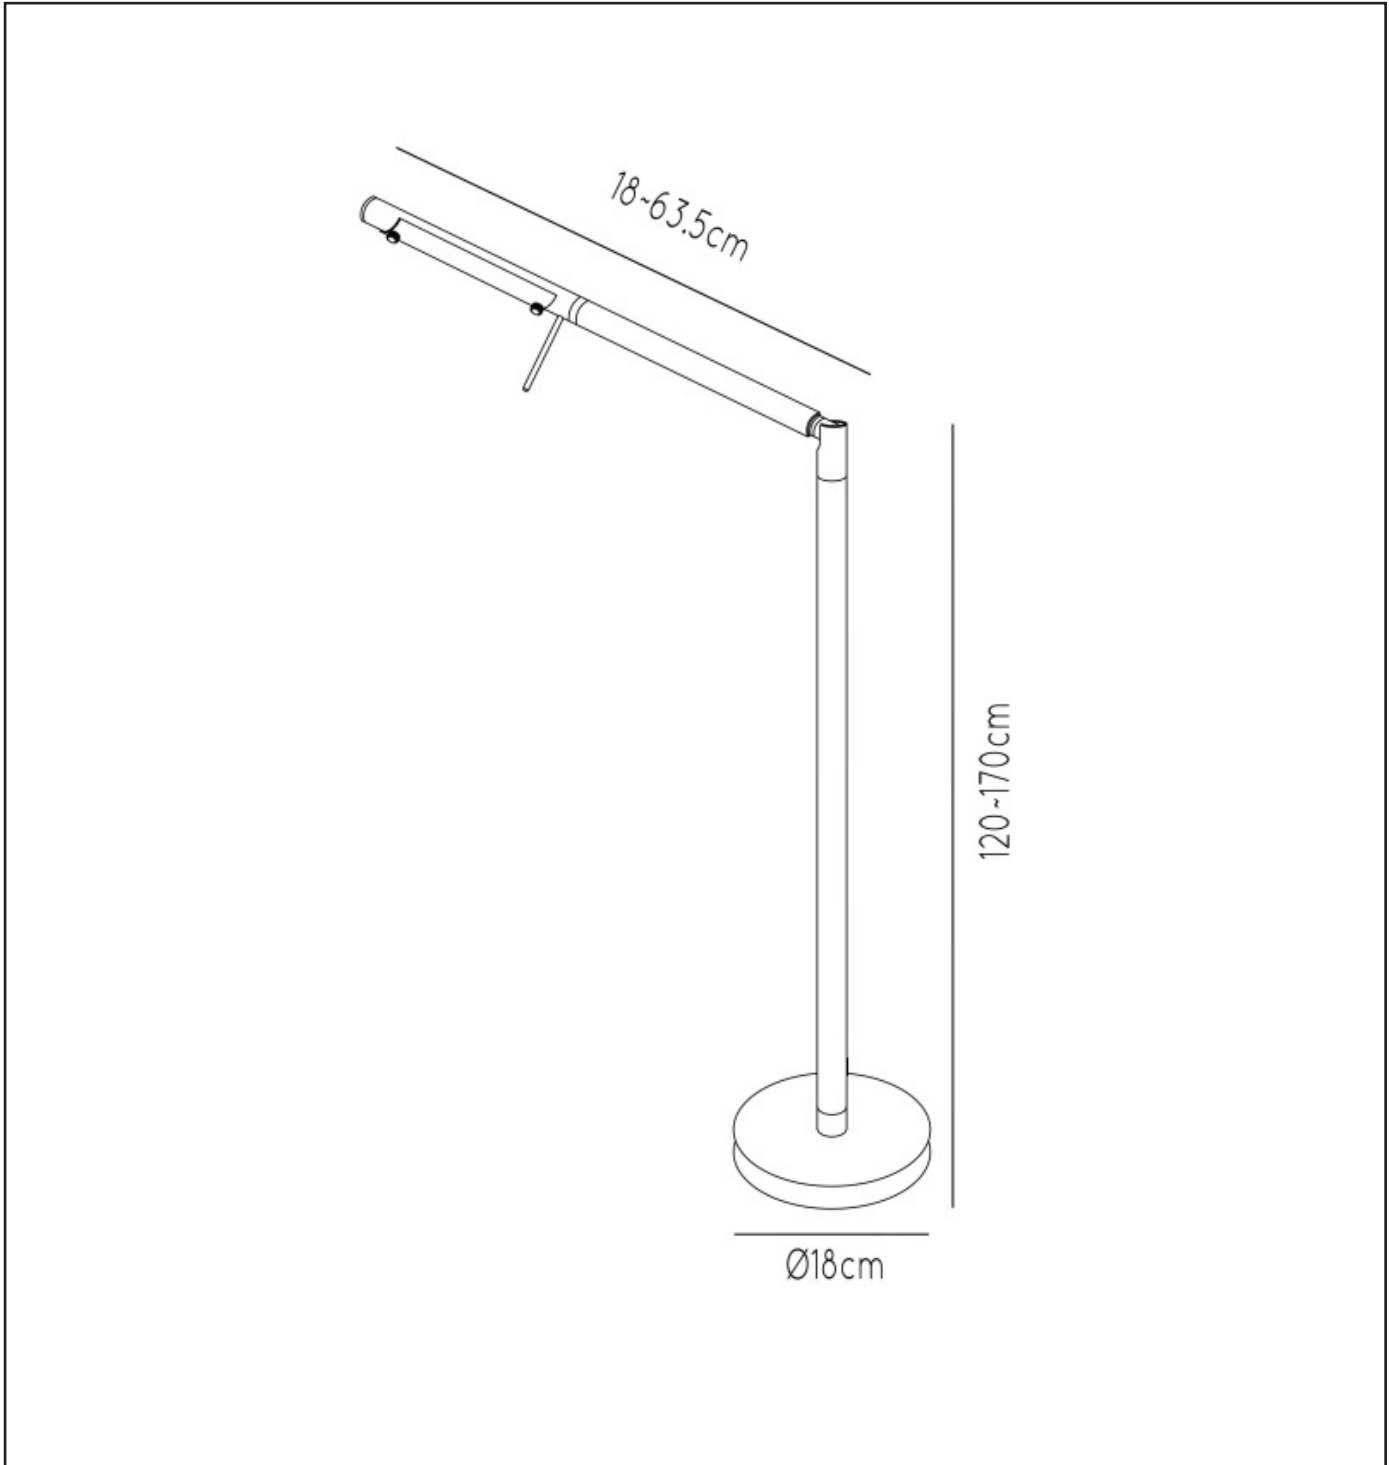

General

Dimensions LxWxH :63.5cm x Ø18 cm x170 cm
Height minimum :120cm
Height maximum : 170cm
Dimensions shade LxWxH : -
Main material : Metal
Ceiling rose material : -
Color :Satin Chrome, Matt Black
Style : Modern
Shape : Tubular
Weight : 3.2 kg
Warranty : 3years

Product specifications

Dimmable : Yes
Light direction : Downlight
Adjustable in height : Yes
Directional : Rotatable&Tilttable
Cable : Yes, cable with plug
Cable length : 210cm
Sensor : No
Control : Touch Dimmer
IP-Class : 20
Electric class : 2
Light source including: Yes
Lamp socket : Integrated LED
Light source number : 1
Power requirements : 220-240V~50Hz
Bulb type & maximum wattage : LED,6W

LUCIDE

TECHNICAL DRAWING & DIMENSIONS

Bergamo - LED

Item number : 12719/06/12

EAN code : 5411212126764

Item number : 12719/06/30

EAN code : 5411212126887

For more specifications, dimensions please visit

For more specification, dimensions please visit.

www.lucide.com