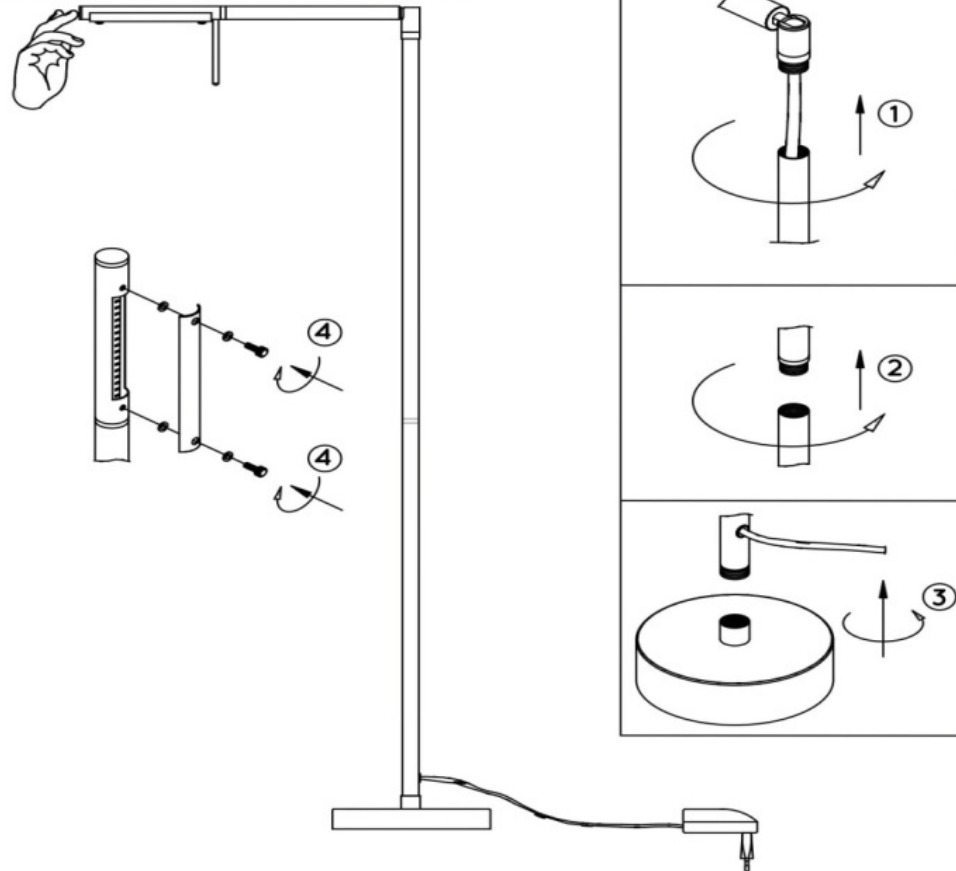

Touch time < 1 second, power on or off (with memory function)
Touch time > 1 second, continuously dimmable in cycles

The light source of the luminaire is not replaceable; the whole luminaire should be replaced when the light source is end of life.

- Dit toestel is continu dimbaar. Door het langer aan te raken zal het toestel langzaam dimmen. Dit toestel kan aan-en uitgeschakeld worden door het aan te raken.
- L'intensité de cet appareil est continu réglable. En le touchant plus l'objet sera dim lentement. Cet appareil peut être allumé ou éteint par une simple touche.
- This item is continuous dimmable. By touching it longer the item will dim slowly. The item can also be switched on/off by a simple touch.
- Dieses Apparat ist kontinuierliche dimmbar. When Sie das Apparat länger berührt, soll das Apparat langsam dimmen. Sie können das Apparat mit einer Berührung an- oder abhalten.

Dit product bevat een lichtbron van energie-efficiëntieklasse F
Ce produit contient une source lumineuse de classe énergétique F
This product contains a light source of energy efficiency class F
Dieses Produkt enthält eine Lichtquelle der Energieeffizienzklasse F
Ten produkt zawiera źródło światła o klasie efektywności energetycznej F

For more specification, dimensions please visit.

www.lucide.com